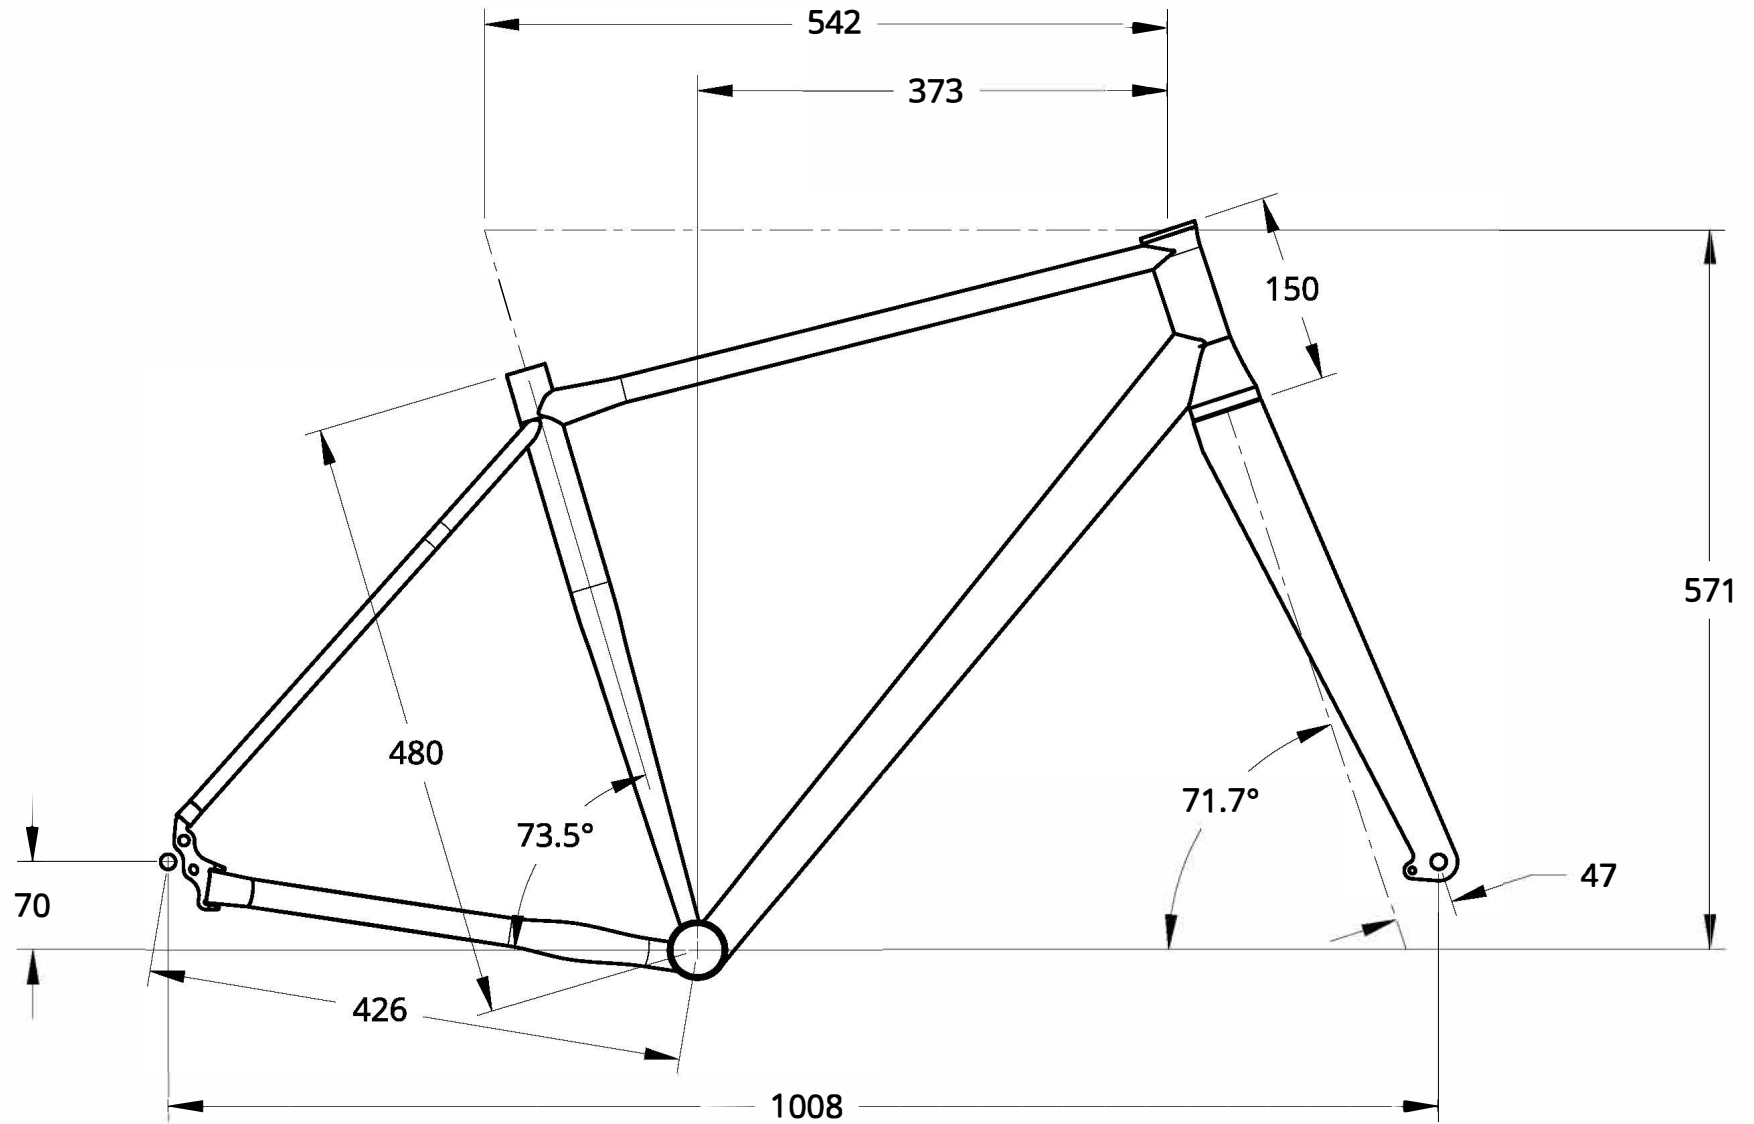

INTERNAL

RACK MOUNTS:

FENDER MOUNT:

3RD BOTTLE MOUNTS:

YES

BENTO BOX MOUNT

NOTE : DIMENSIONS ARE IN MM (UNLESS OTHERWISE SPECIFIED)

		GEOMETRY		CLIENT:	
SWO NO:		DATE: 03/20/2020		MODEL: T-LAB X3	
DRAWN BY: F. LAROUCHE		REVISIONS: 0		GEOMETRY: CUSTOM	
				SIZE: CUSTOM	
CLIENT SIGNATURE:					